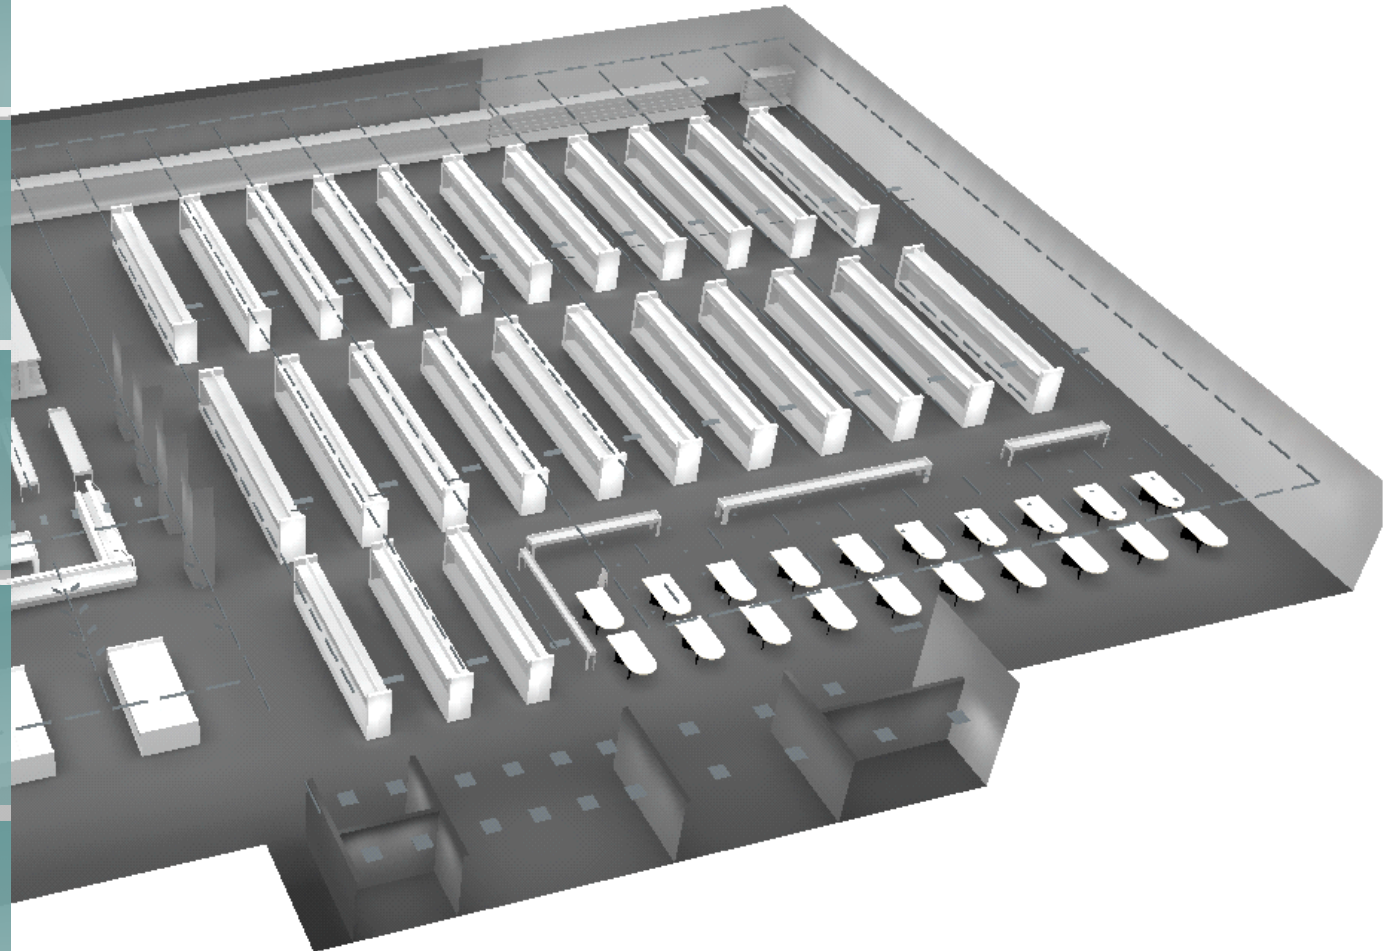

RETAIL STORE

PURE LIGHT LED PRODUCTS

UV-C CEILING

Mounted on ceiling to actively circulate air, as well as irradiate upper room area. Number of devices determined by room volume

UV-C CEILING

Mounted on ceiling to actively circulate air, as well as irradiate upper room area. Number and strength of devices determined by room volume

UV-C SURFACE

Mounted on ceiling with UV-C tube exposed to objects below. Switched ON during night time only to disinfect floor, walls, furniture etc.

UV-C HAND HELD

Used to disinfect desk surface, paperwork, credit card machines & credit cards, cash, keyboards, etc.

UV-C Conveyor

Used to disinfect boxes arriving, fresh fruit and vegetable, meat products, etc.

DESIGNED & MADE
IN SOUTH AFRICA